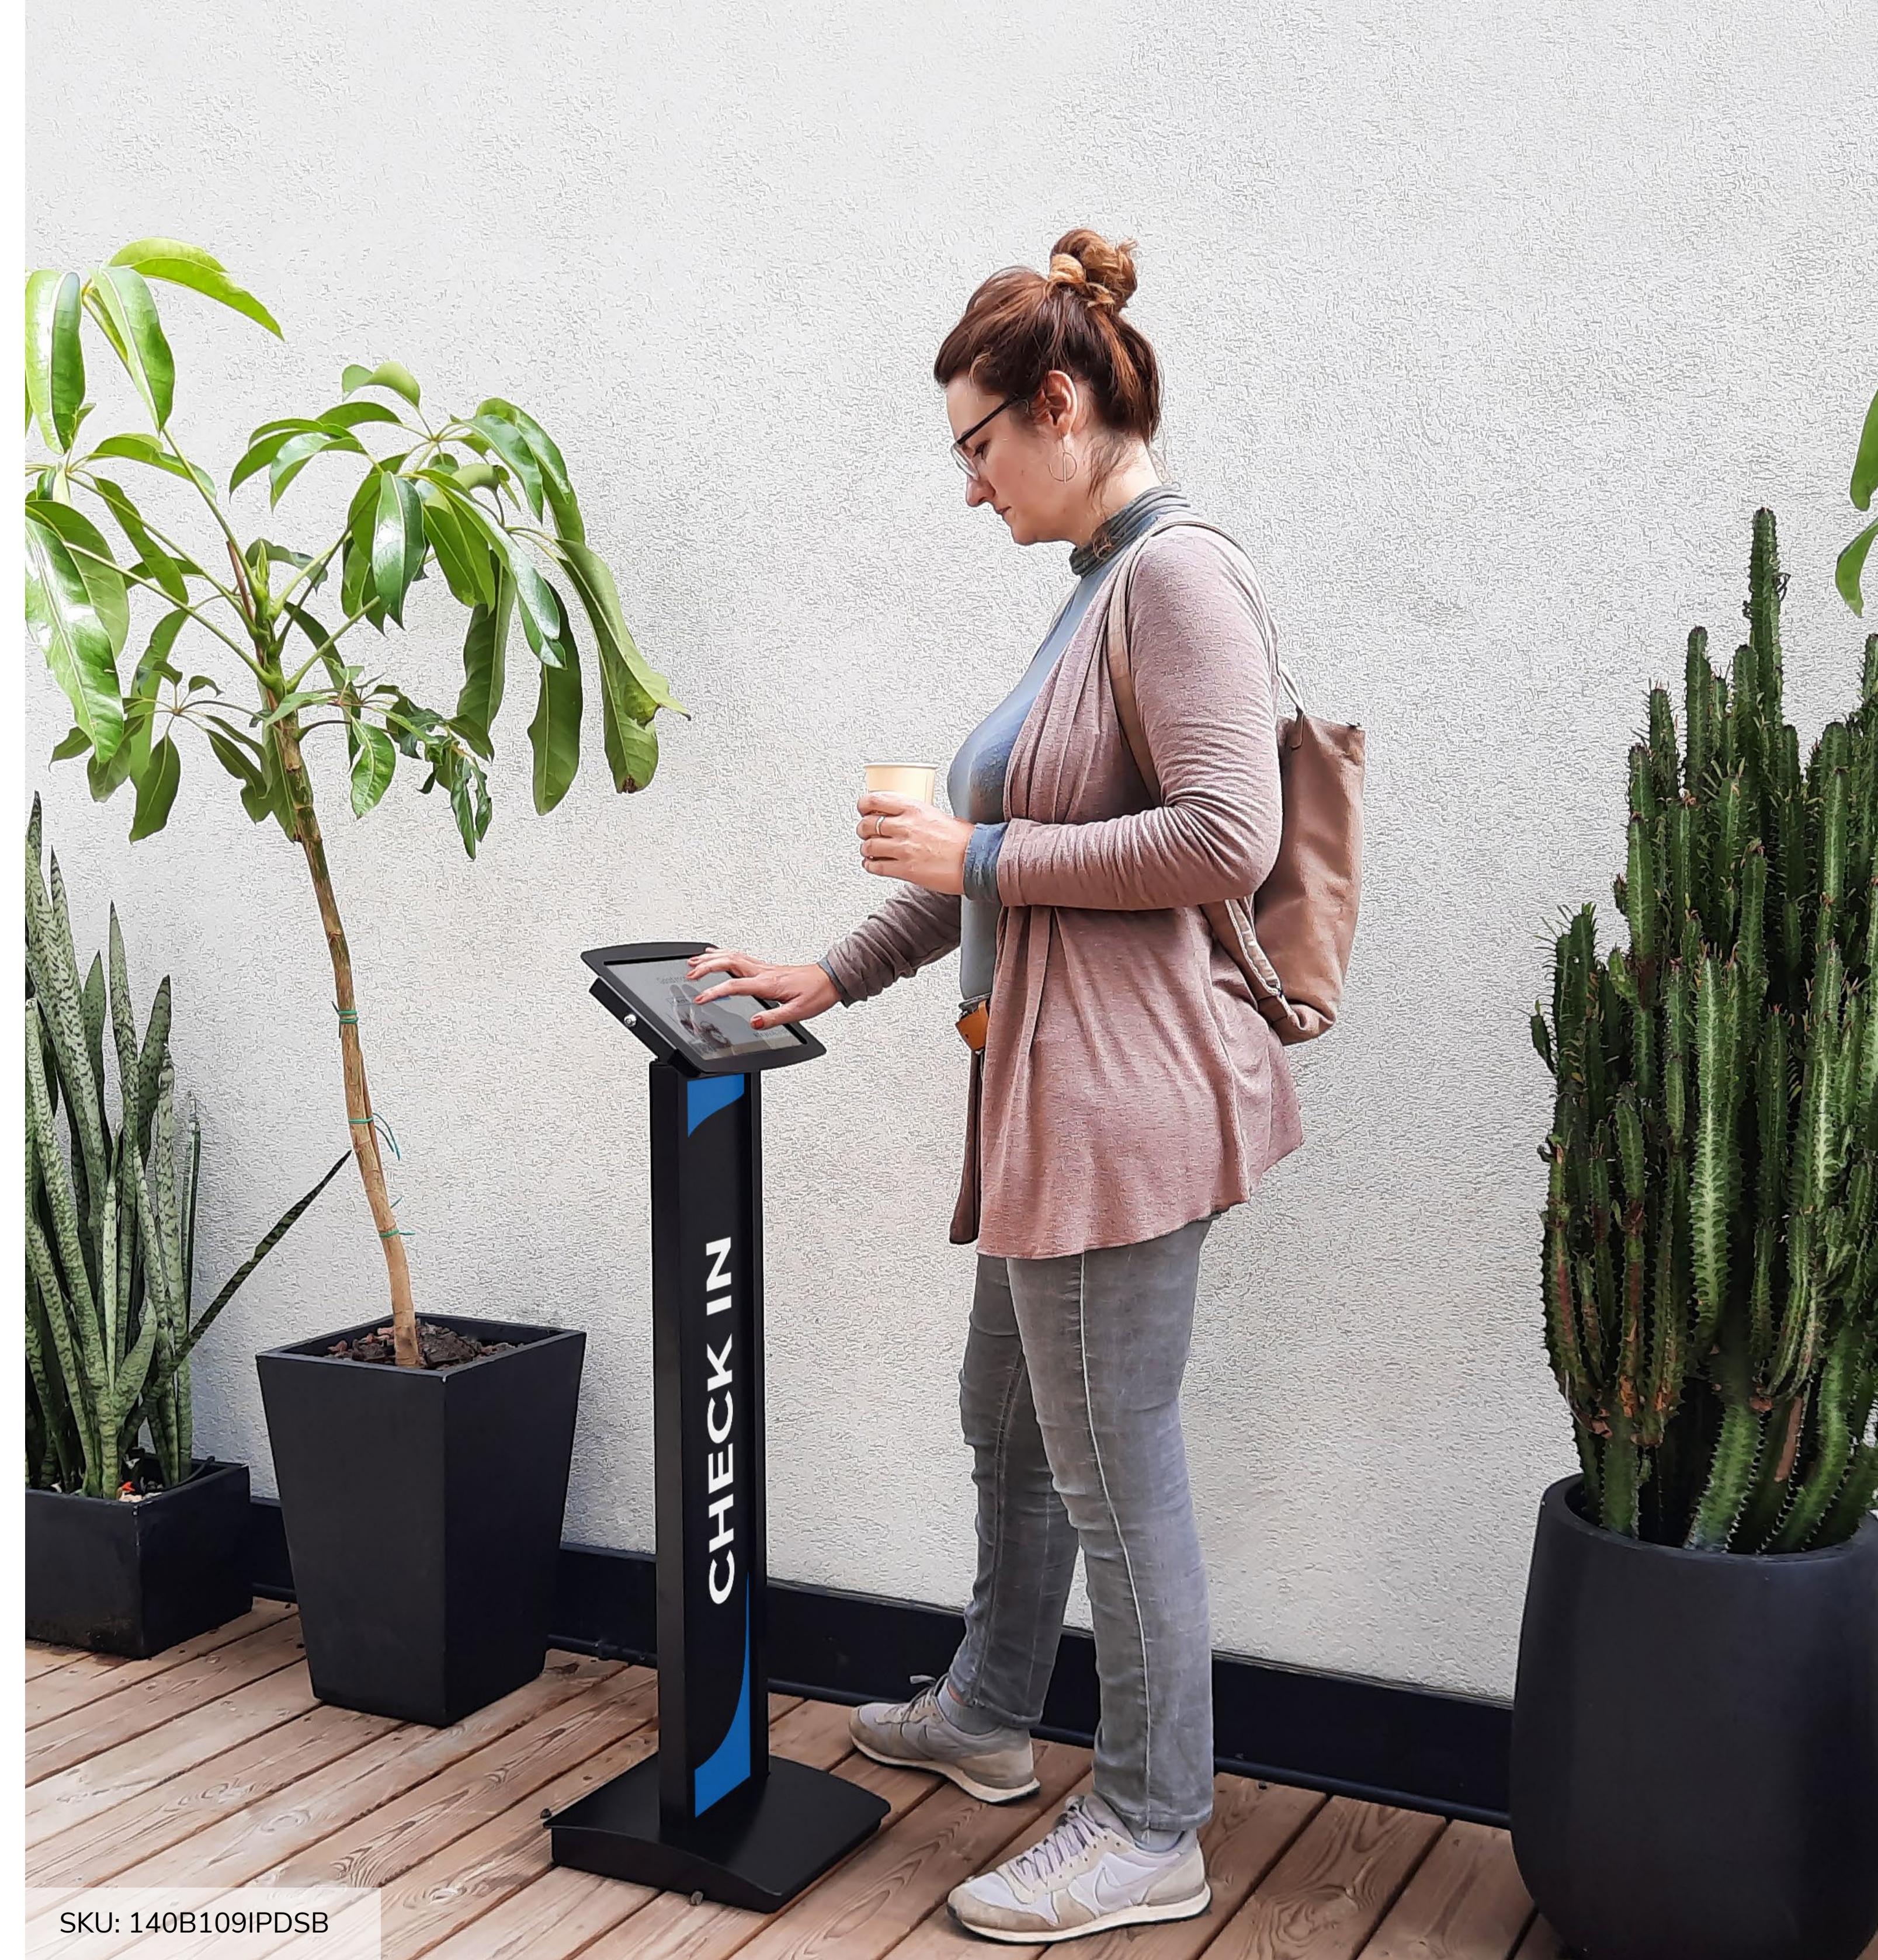

## BrandMe Floor Stand

100x100mm  
VESA Mount

- Tilting head
- Panel for branding, call to action, or custom design
- Cable management for charging while mounted
- Concealed storage space for adaptor, batteries, etc.

## Portable Floor Stand

100x100mm  
VESA Mount

- Floor stand with adjustable height
- Fixed 45° viewing angle
- Cable management through the pole
- Space for charging block

[Learn More >](#)

SKU: 140B109IPDSB