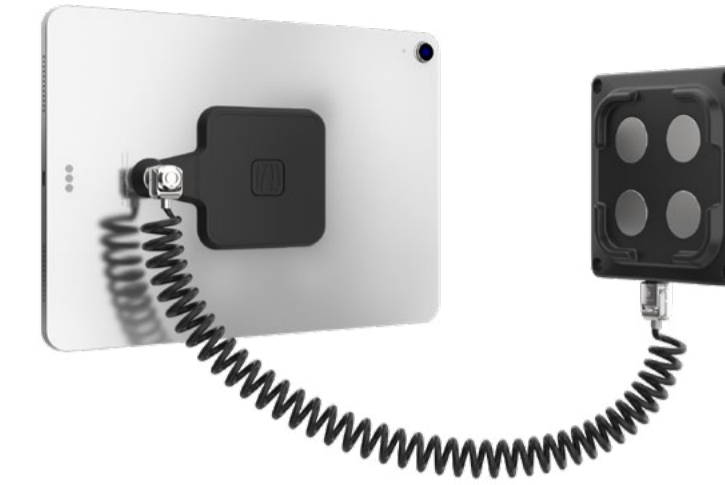

# Wall Displays

Compulocks' wall displays are compatible with every iPad made by Apple.

Portrait or Landscape orientation

## Space Enclosure

Compatible

100x100mm VESA Mount

- High-grade aluminium enclosure with rounded edges
- Designed for improved ventilation
- Conceals charging cable
- Quick keyed access

[Learn More >](#)

## Magnetix Wall Mount

100x100mm VESA Mount

- Universal mount system for all iPads
- For Displays and Handheld use, cable lock secured
- Easily switch between landscape and portrait orientations

[Learn More >](#)

## Invisible Swing Wall Mount

100x100mm VESA Mount

- Universal, compatible with any iPad / laptop with min. 8" x 5" flat fixing area
- Tilt, pan, and swing for multiple display angles
- Industrial strength adhesive