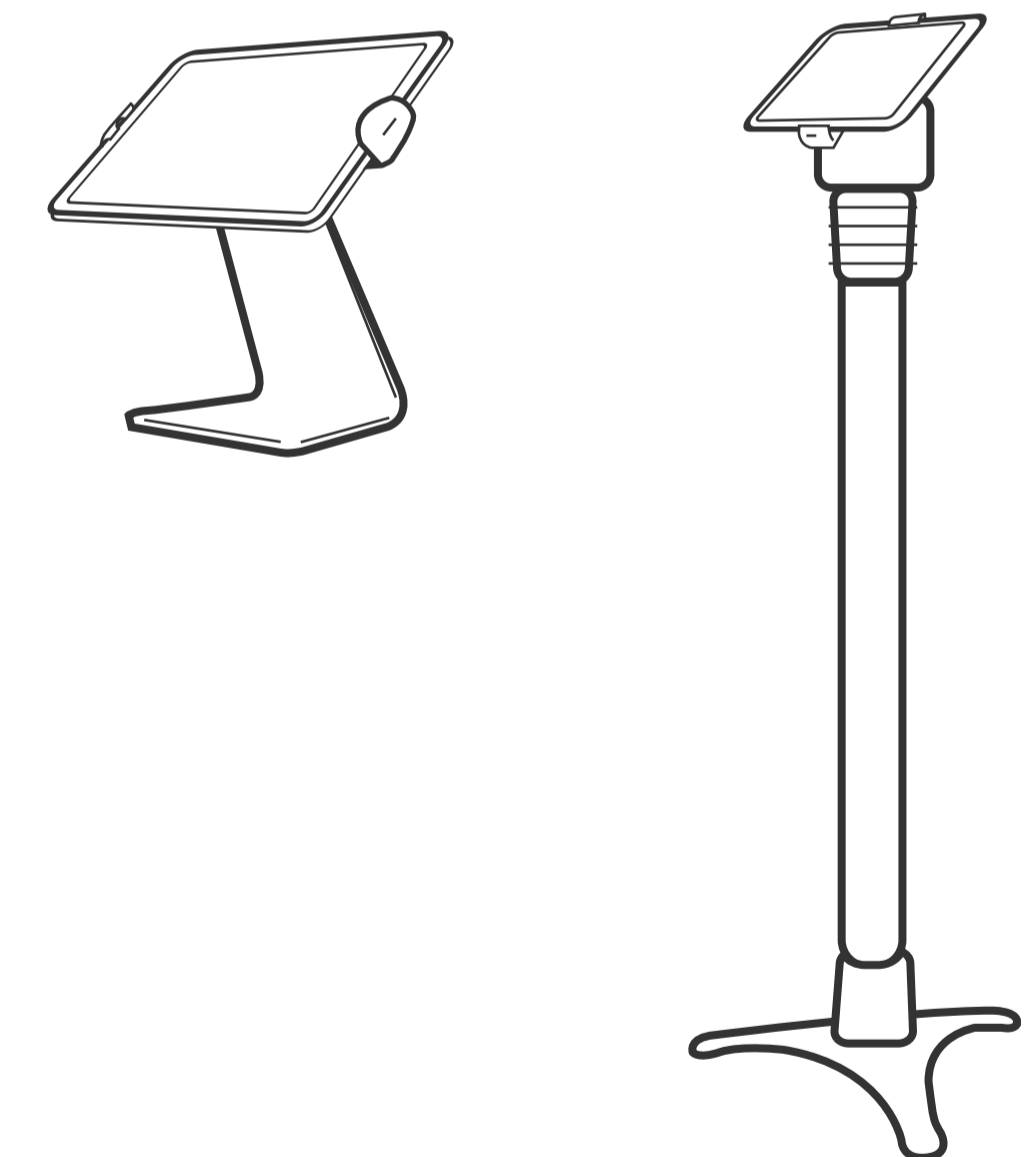

Universal
Allows mobility
Snap on/off

- 360 Stand
- Adjustable Stand