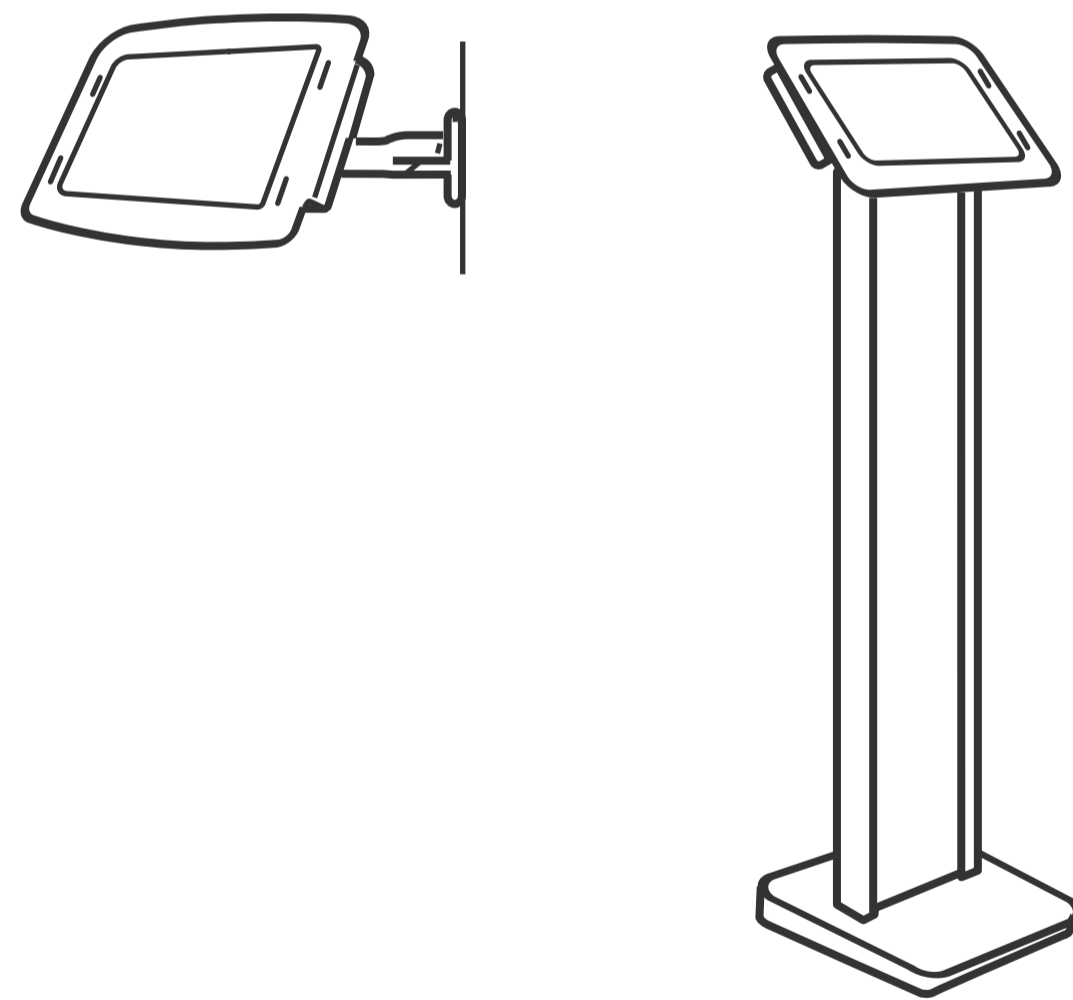

# How do you want to mount your iPad?

All of Compulocks' iPad holders can be paired with any of our floor, wall, or counter displays to fit every iPad and use case

Compulocks allows you to create your best combination, here are a few examples

**Space**

- Swing Arm
- BrandMe Floor Stand

Enclosed  
Secured with key  
Stylish design

**Invisible mount**

- Reach Arm
- Rise Freedom

Universal  
Low profile  
Easily removable

**Magnetix**

- AV Capsule Stand
- Rise Stand