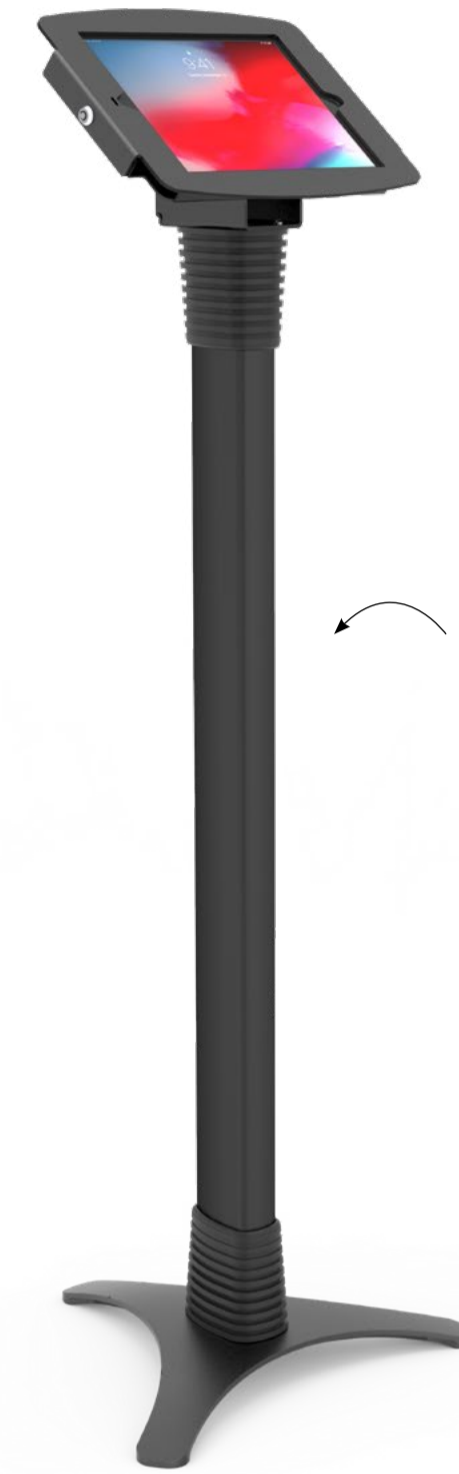

## Cling Stand

- Fixed angle secure stand
- Tamper proof design
- 90° screen rotation
- VHB and screw mounts included

[Learn More >](#)

# Floor Stands

## BrandMe Floor Stand

100x100mm  
VESA Mount

- Tilting head
- Panel for branding, call to action, or custom design
- Cable management for charging while mounted
- Concealed storage space for adaptor, batteries, etc.

## Portable Floor Stand

100x100mm  
VESA Mount

- Floor stand with adjustable height
- Fixed 45° viewing angle
- Cable management through the pole
- Space for charging block

[Learn More >](#)

SKU: 140B109IPDSB