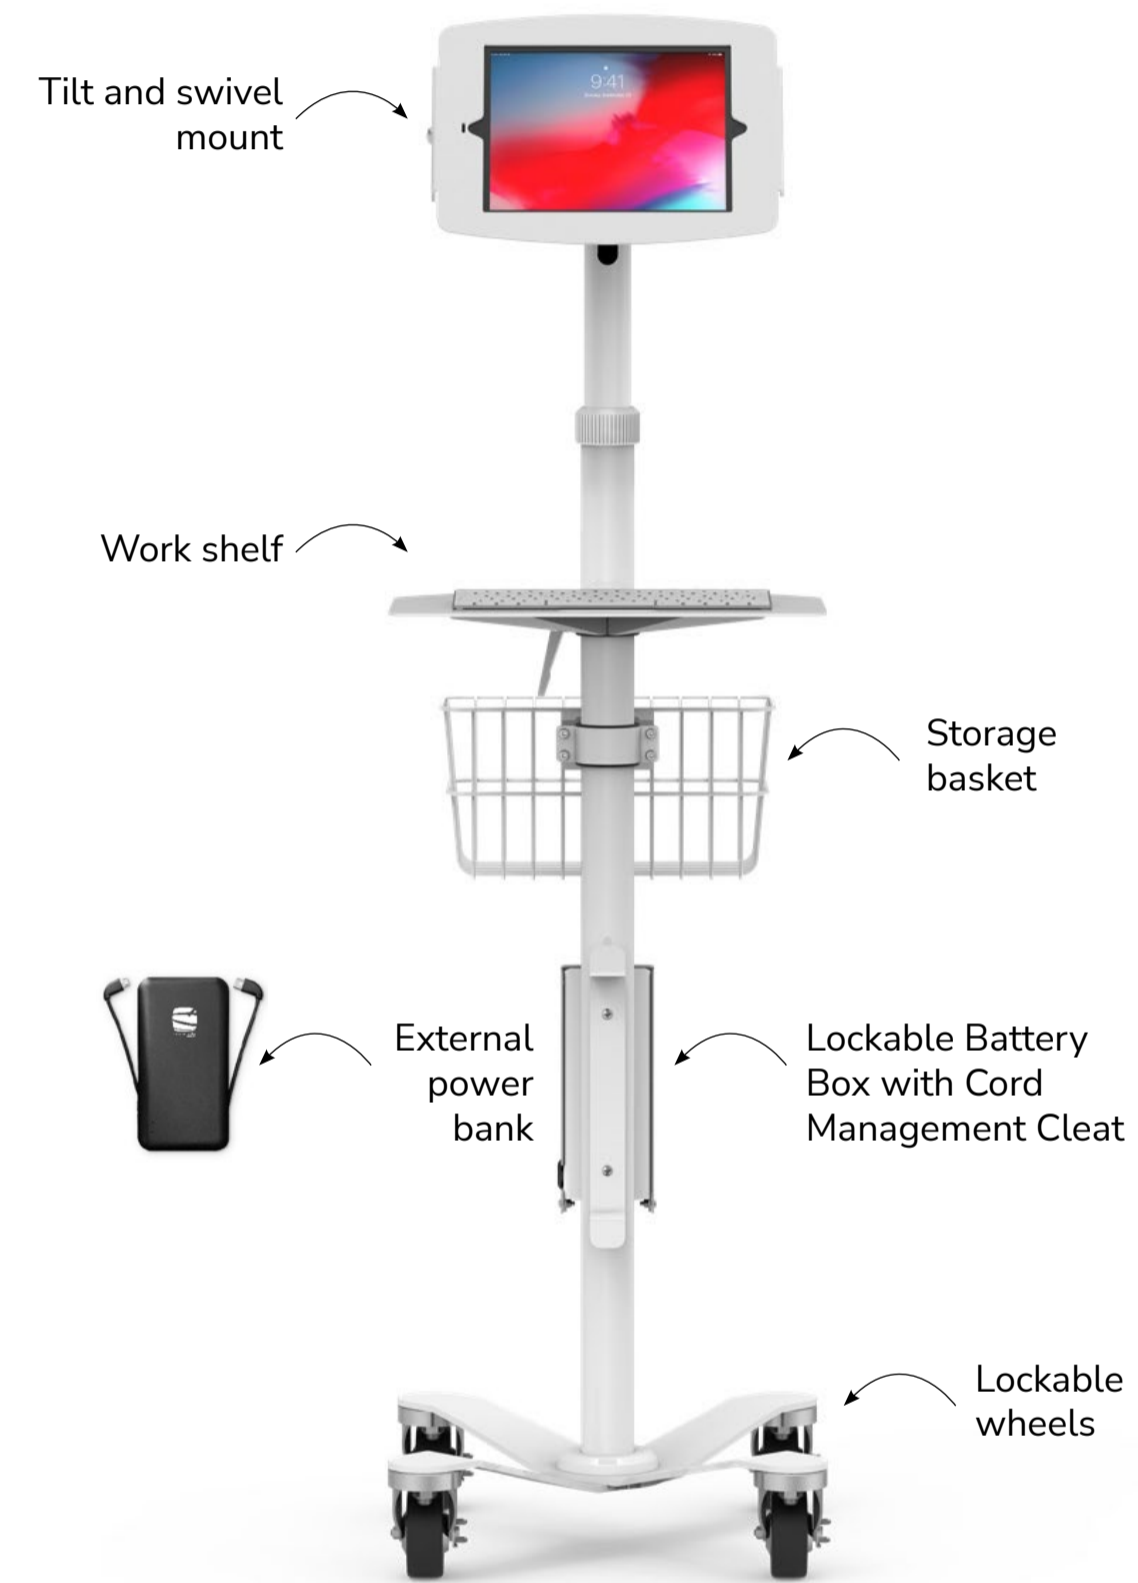

## BrandMe Floor Stand

100x100mm  
VESA Mount

- Tilting head
- Panel for branding, call to action, or custom design
- Cable management for charging while mounted
- Concealed storage space for adaptor, batteries, etc.

## Portable Floor Stand

100x100mm  
VESA Mount

- Floor stand with adjustable height
- Fixed 45° viewing angle
- Cable management through the pole
- Space for charging block

[Learn More >](#)

SKU: 140B109IPDSB

# Rolling Stands

## Rolling Cart

100x100mm VESA Mount

75x75mm VESA Mount

- Dynamic, rolling, hands-free workstation
- Through pole cable management
- Adjustable height and viewing angles
- Rolls easy and fits in tight places
- Perfect for healthcare and medical settings