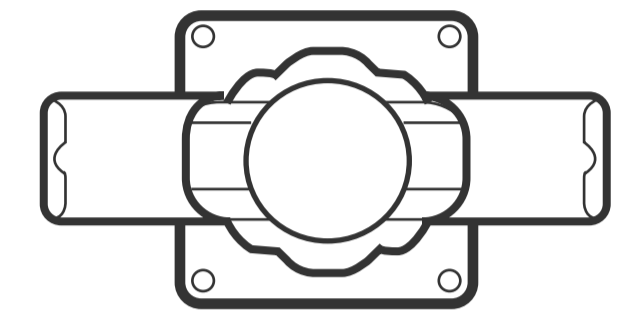

Cling

- 360 Stand
- Adjustable Stand