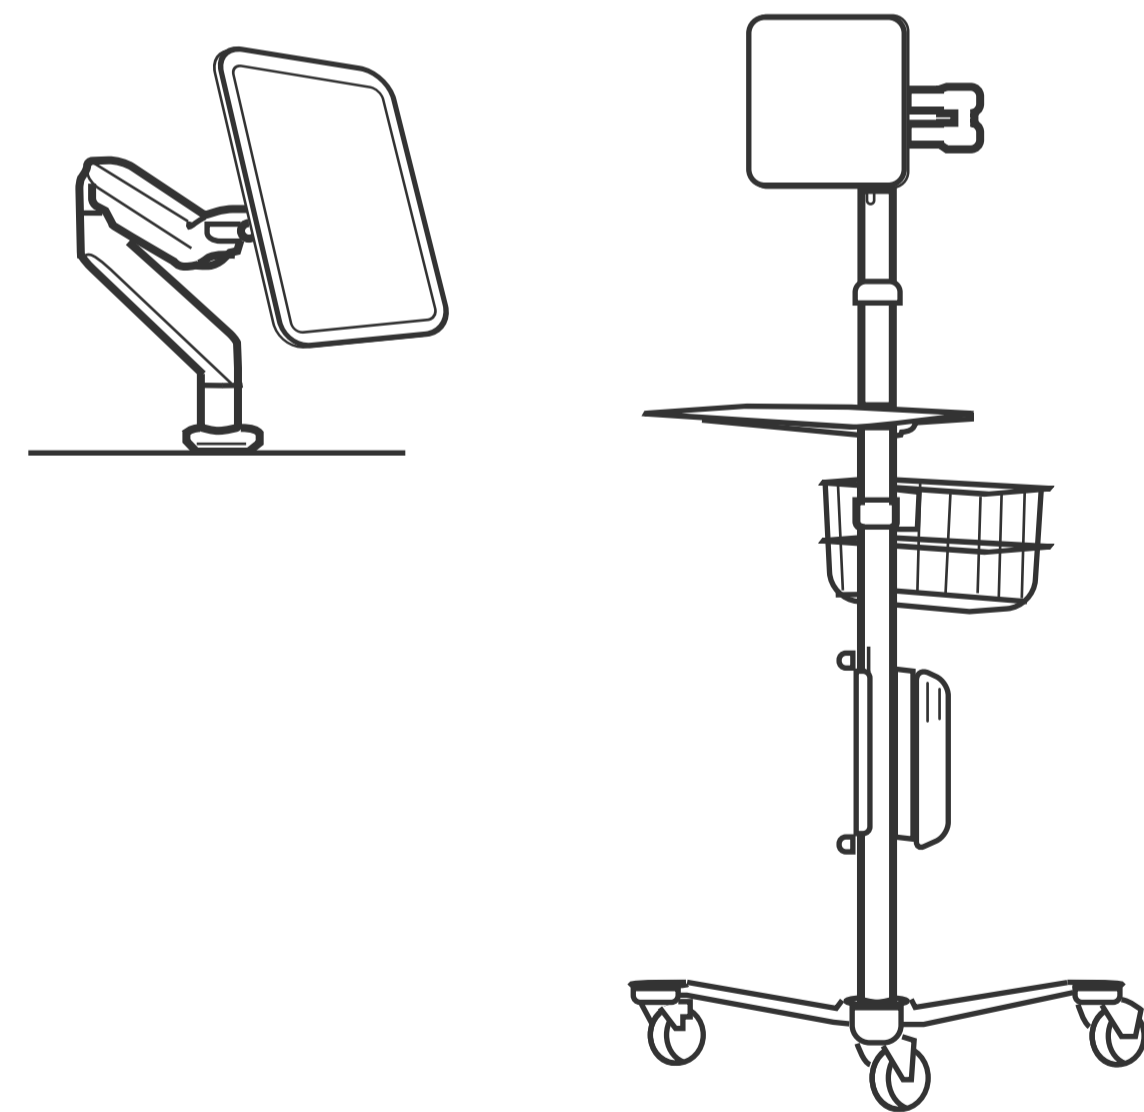

# How do you want to mount your iPad?

All of Compulocks' iPad holders can be paired with any of our floor, wall, or counter displays to fit every iPad and use case

Compulocks allows you to create your best combination, here are a few examples

**Space**

- Swing Arm
- BrandMe Floor Stand

Enclosed  
Secured with key  
Stylish design

**Invisible mount**

- Reach Arm
- Rise Freedom

Universal  
Low profile  
Easily removable

**Magnetix**

- AV Capsule Stand
- Rise Stand

Universal  
Allows mobility  
Snap on/off

**Cling**

- 360 Stand
- Adjustable Stand

Universal  
Portrait/Landscape orientation  
Intuitive design